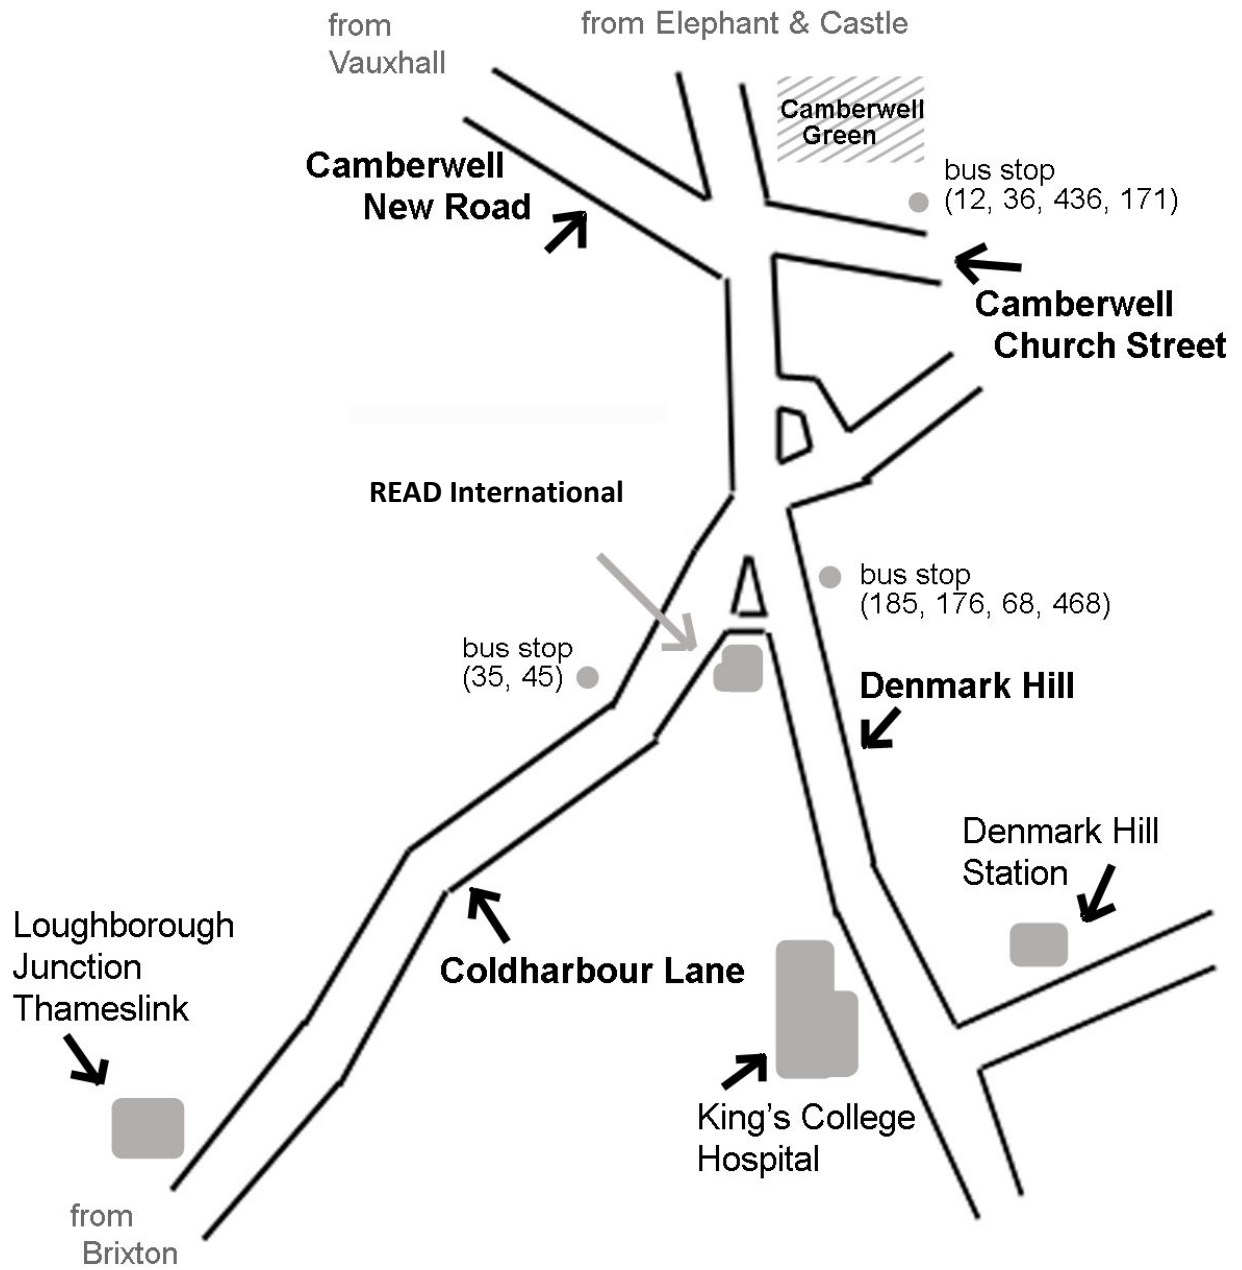

MAP FOR READ INTERNATIONAL

READ International, 39-41 Coldharbour Lane, Camberwell, London SE5 9NR

Tel: 020 30319116

Email: info@readinternational.org.uk

www.readinternational.org.uk